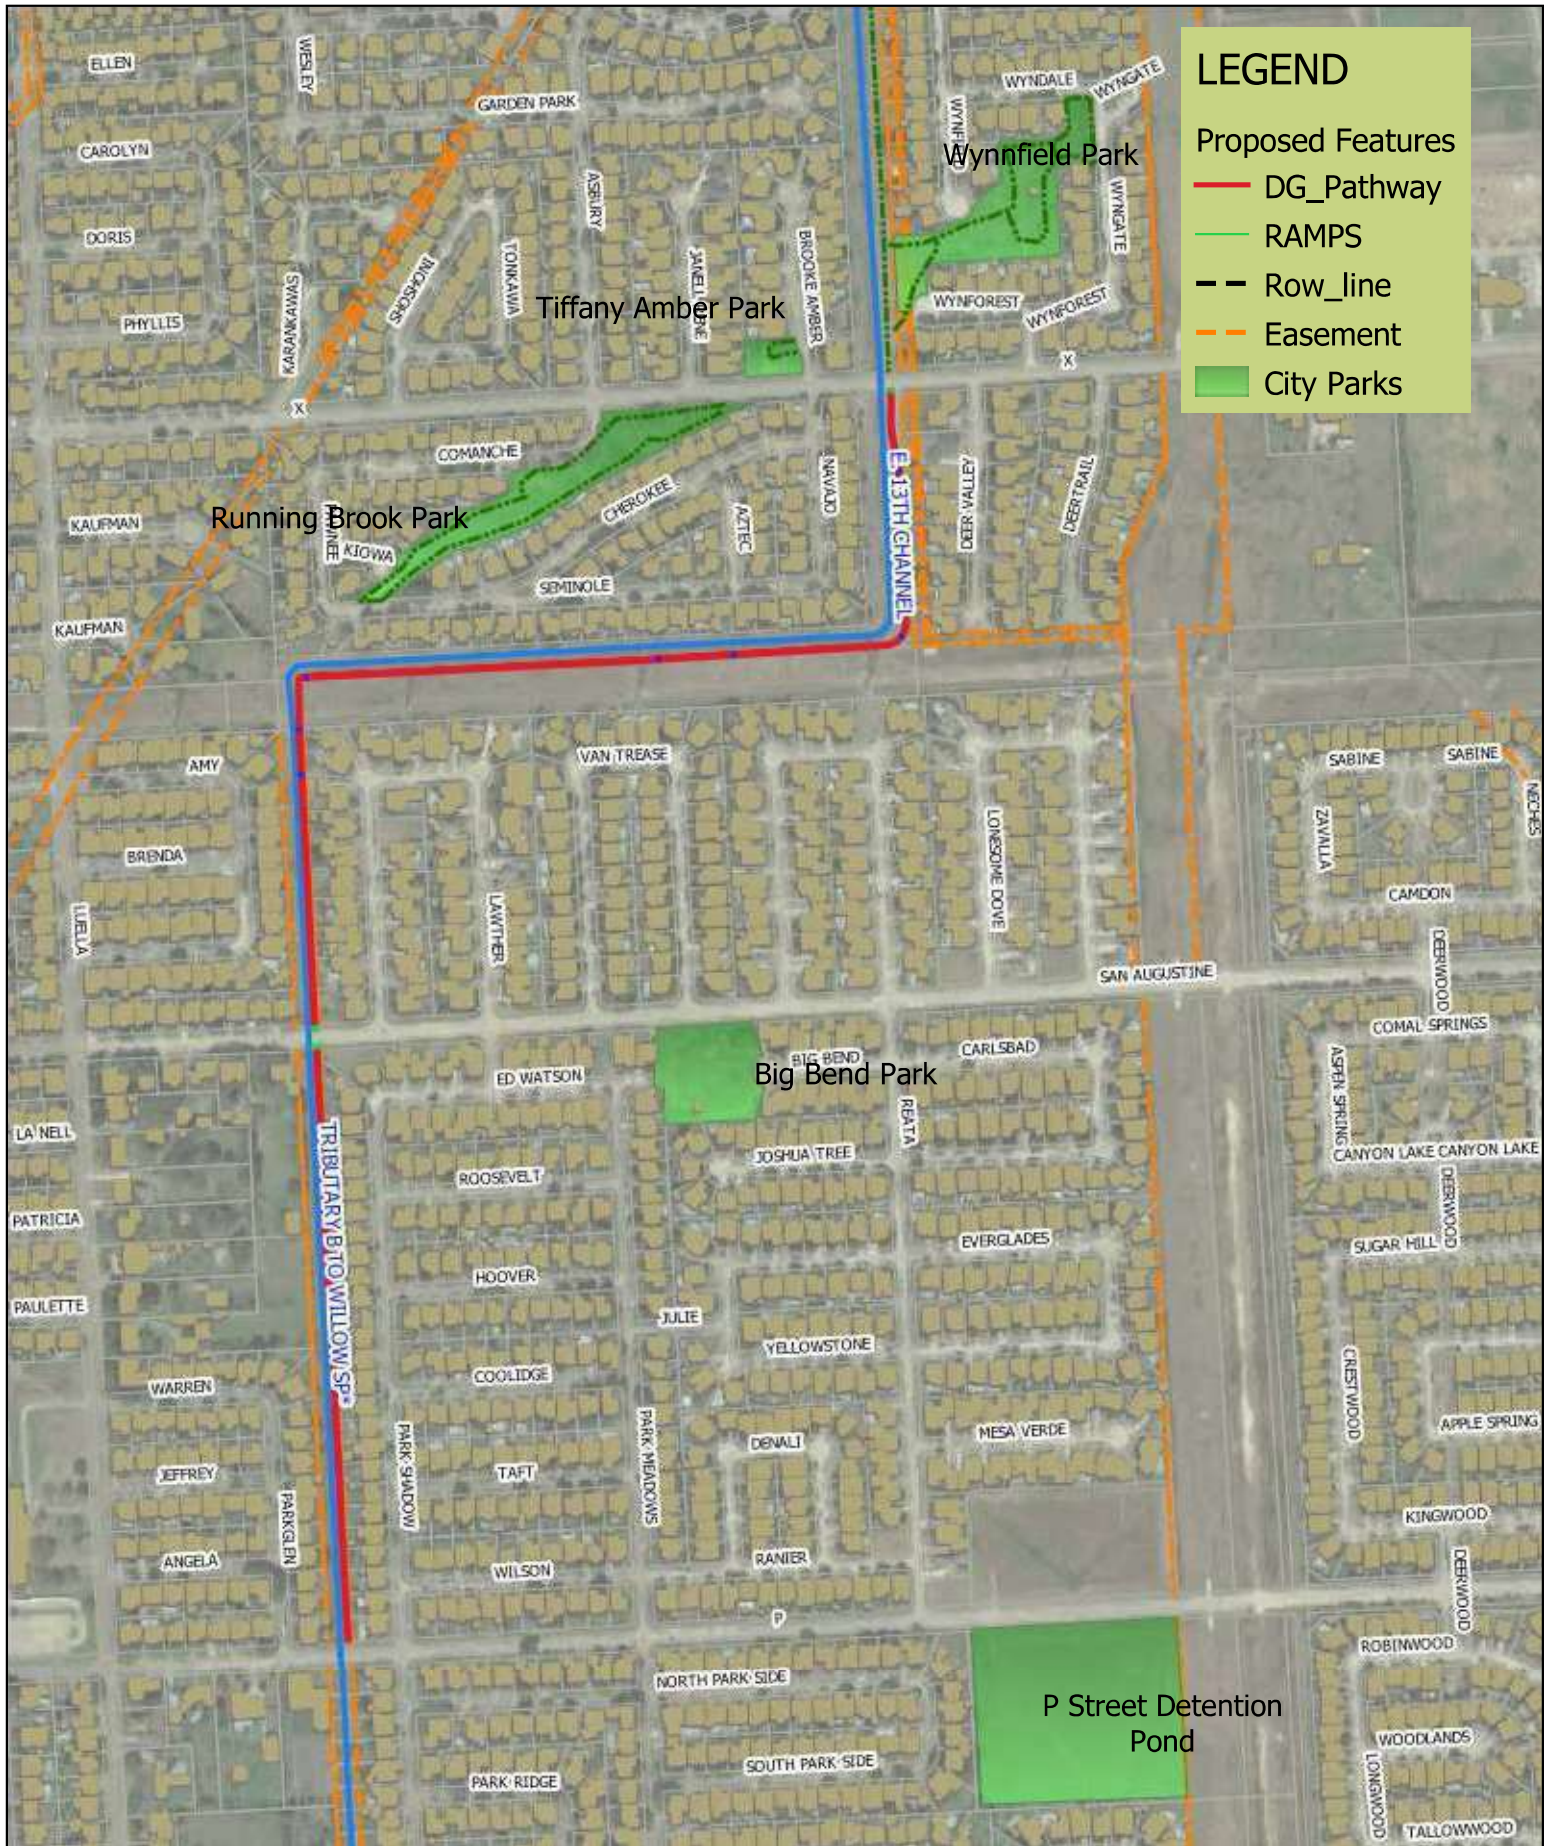

0 1000 ft

Phase 1 Trail Alignment Deer Park Hike and Bike Trail Feasibility Study

LEGEND

Proposed Features

- DG_Pathway
- RAMPS
- - - Row_line
- - - Easement
- City Parks

ELLEN
CAROLYN
DORIS
PHYLLIS
KAUFMAN
KAUFMAN
AMY
BRENDA
LUELLA
LA'NELL
PATRICIA
PAULETTE
WARREN
JEFFREY
ANGELA

WESLEY
KARAMAWA
SWANSON
SNODGRASS
TOKAWA
ASBURY
JANEL
BROCKE AMBER
COMANCHE
CHEROKEE
ALTEC
SEMINOLE
VAN TREASE
LAWTHER
ED WATSON
ROOSEVELT
HOOVER
COOLIDGE
TAFT
WILSON
PARK RIDGE

GARDEN PARK
Tiffany Amber Park
Running Brook Park
Big Bend Park
P Street Detention Pond

WYNDALE
WYNHAM
WYNFOREST
WYNFOREST
WYNGATE
WYNGATE
X
X
E 13TH CHANNEL
DEER VALLEY
DEER TRAIL
SABINE
SABINE
ZAVALLA
CAMDON
SAN AUGUSTINE
COMAL SPRINGS
CANYON LAKE
CANYON LAKE
SUGAR HILL
EVERGLADES
MESA VERDE
KINGWOOD
ROBINWOOD
WOODLANDS
TALLOWOOD

TRIBUTARY B TO WILLOW SP
PARK SHADOW
PARK MEADOWS
DENALI
RANIER
NORTH PARK SIDE
SOUTH PARK SIDE